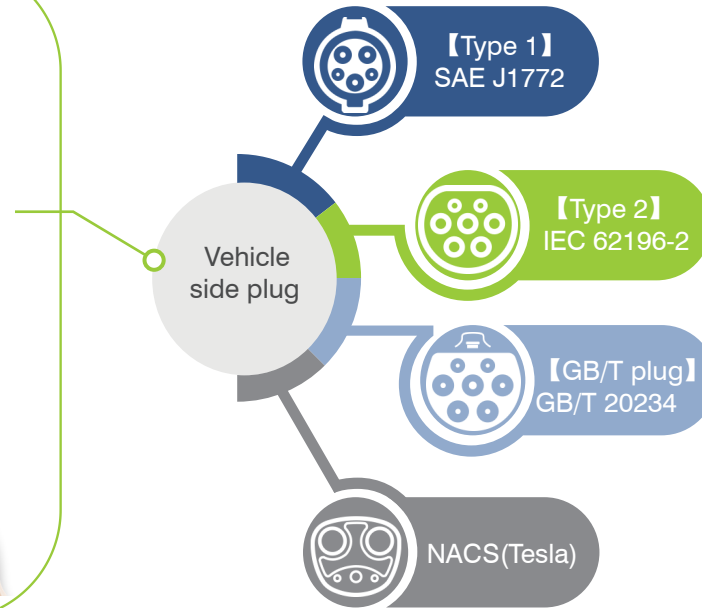

Wallbox - WA

Four types of plugs are available.

Meet IEC 61851, Type B AC 30mA DC 6mA

Electronic Data

Input / Output Voltage	110V / 230V / 380V AC
Current	16A, 32A
Power	7.4kW, 11kW, 22kW
Frequency	50Hz / 60Hz
Charging connector	Type 1 / Type2 / GB/T 20234 / NACS(Tesla)
Cable length	5m TPU cable / customized

Fuction

WiFi + Bluetooth	Support APP
RFID Card	Yes
APP	√
OCPP 1.6	Optional
4G	Optional
Ethernet	Optional
Modbus	Optional
Load Balancing	Optional
PEN Functuin	Optional

Working environment

Safety	12 safety protections built in
RDC	Type B, AC 30mA + DC 6mA
IP Grade	IP65
Environment	-30°C~+50°C

Guarantee

Warranty	12 months
Certificate	TUV CE

Packing

Dimension	56*48*24cm, 2pcs / carton
Holders	including free holders

PRODUCT DETAILS

Version- WA

01

Controlled by APP

Adjustable Charging Current:

6A-16A 6A-32

Schedule charging
charge from fixed time every day

02

Comprehensive EV charging solutions

OCPP 1.6, Ethernet, Modbus, 4G, Load Balancing are optional

03

12 Safety Protections